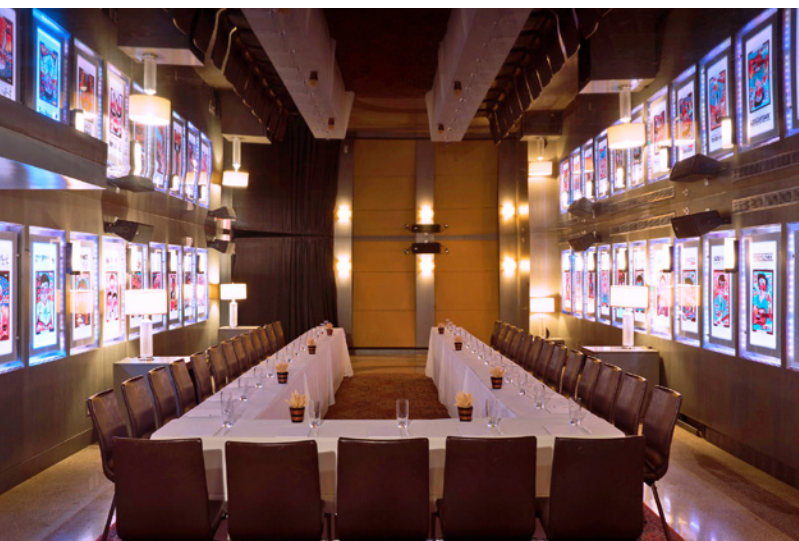

THE
BETSY
SOUTHBEACH

LOBBY

Receptions for up to 125 guests

THE
BETSY
SOUTHBEACH

LT STEAK & SEAFOOD

*Dining for up to 120 guests
Semi-Private Dining for up to 36 guests*

THE
BETSY
SOUTHBEACH

B BAR

*Receptions for up to 90 guests
Dining for up to 60 guests*

THE
BETSY
SOUTHBEACH

B BAR

*Meetings for up to
80 guests*

THE
BETSY
SOUTH BEACH

OCEAN FRONT DECK

*Receptions for up to 200 guests
Dining for up to 90 guests*

The Betsy cocoons its guests in timeless luxury, while offering incredible ocean views, exquisite amenities, world-class cuisine, and a unique presence for art and culture that invites travelers to relax, refresh and renew.

From corporate events and conferences to product launches, high-end incentive programs, weddings, rehearsal dinners and other social functions, The Betsy is a perfect retreat for your next event. Whether gathering poolside, on the rooftop Ocean Deck or down below in B Bar, your guests will be enchanted by the stunning venues and atmosphere of vintage glamour of The Betsy.