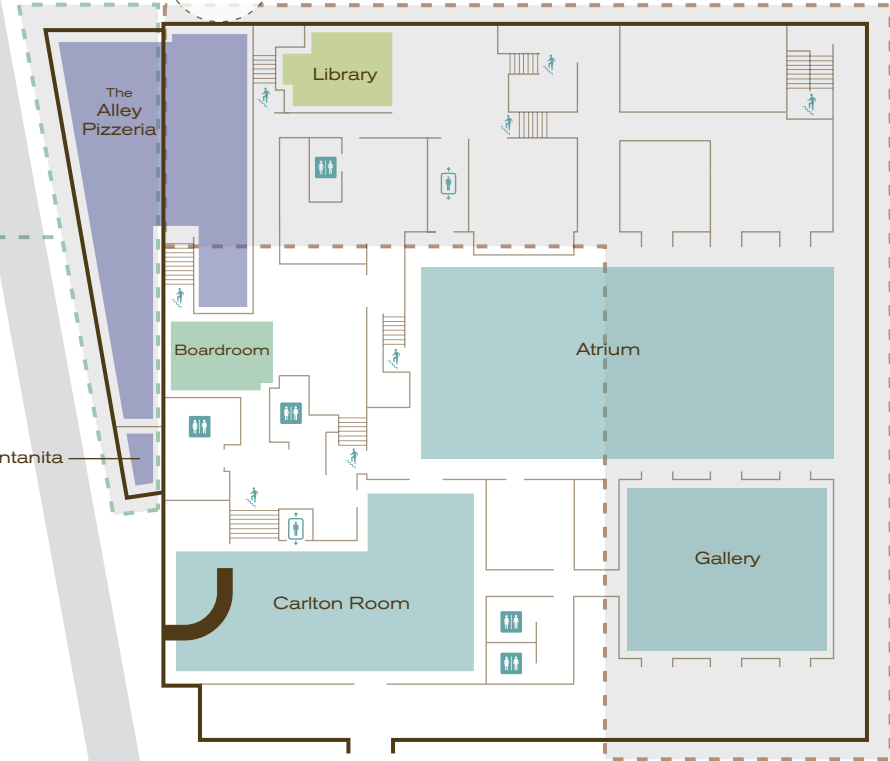

THE
BETSY
SOUTH BEACH

CAPACITY CHARTS

COLONIAL WING

	Square Feet	Size	Ceiling	Reception	Dining	Theatre	Class	U-Shape	Conference
LT Steak & Seafood <i>(Entire)</i>	1998		11' 6"		120				
LT Steak & Seafood Main Dining Room	1408	44'-5" x 32'	11' 6"		84				
LT Steak & Seafood Semi-private Dining Room	590	30' x 20'	11' 6"		36				20
Lobby Bar	785	29'-4" x 26' 9"	11' 6"	30					
Main Lobby & Bar	1085		11' 6"	125					
B Bar	1100	55' x 20'-4"	7' 6"	90	60	80	40	30	32
Ocean Front Deck <i>(Entire)</i>	3750			200	90				
Ocean Front Deck <i>(Upper)</i>	1216	25'-1" x 52'-3"		50	25				
Ocean Front Deck <i>(Lower)</i>	1176	81'-3" x 18'-1"		125	65				

ART DECO WING

	Square Feet	Size	Ceiling	Reception	Dining	Theatre	Class	U-Shape	Conference
Atrium	3000	82' x 36'		300	200	250	200		
Carlton Room	1683	46' x 24'; 22' x 8'	11.5'	150	110	135	84	42	
Gallery	1600	42' x 36'	13'	125	100	150	75	42	32
Art Deco Wing Ground Floor	6200			500	350				
Boardroom	350	20' x 14'		20	16	20	16	16	16
Library	414	19.5' x 13.5'	8'	25	22	30	22	22	22
Rooftop Pool Deck <i>(Entire)</i>	3412	120' x 41'		250	150	200			
Rooftop Pool Deck <i>(East Pool)</i>	656	24' x 20'		50	30	20			
Rooftop Pool Deck <i>(West Pool)</i>	1200	32' x 41'		120	72	100			
Skyline Deck	1481	49' x 24'		80	50	120			
Rooftop Pool Deck <i>(Combined)</i>	6800			500					
Skyline Penthouse & Terrace	900	22' x 16'		50	30	40			
The Alley Pizzeria	465	17.6' x 26.5'	10'		36				

Ocean Drive

14th Place

The Orb
(3rd Floor Bridge)

Ocean Court

Collins Avenue

- Rooftop
- Third Floor
- Second Floor
- Ground Floor
- Lower Level

THE
BETSY
SOUTH BEACH

The Betsy – South Beach
1440 Ocean Drive, Miami Beach, FL 33139
www.thebetsyhotel.com
catering@thebetsyhotel.com
305.531.6100