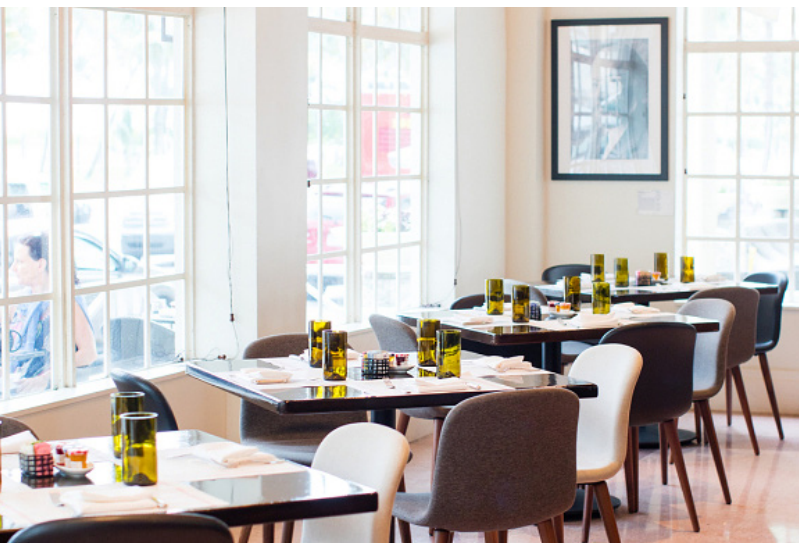

THE
BETSY
SOUTHBEACH

LOBBY

Receptions for up to 125 guests

THE
BETSY
SOUTHBEACH

LT STEAK & SEAFOOD

*Dining for up to 120 guests
Semi-Private Dining for up to 36 guests*

THE
BETSY
SOUTHBEACH

B BAR

*Receptions for up to 90 guests
Dining for up to 60 guests*

THE
BETSY
SOUTHBEACH

B BAR

*Meetings for up to
80 guests*

THE
BETSY
SOUTH BEACH

OCEAN FRONT DECK

*Receptions for up to 200 guests
Dining for up to 90 guests*

The Betsy cocoons its guests in timeless luxury, while offering incredible ocean views, exquisite amenities, world-class cuisine, and a unique presence for art and culture that invites travelers to relax, refresh and renew.

From corporate events and conferences to product launches, high-end incentive programs, weddings, rehearsal dinners and other social functions, The Betsy is a perfect retreat for your next event. Whether gathering poolside, on the rooftop Ocean Deck or down below in B Bar, your guests will be enchanted by the stunning venues and atmosphere of vintage glamour of The Betsy.