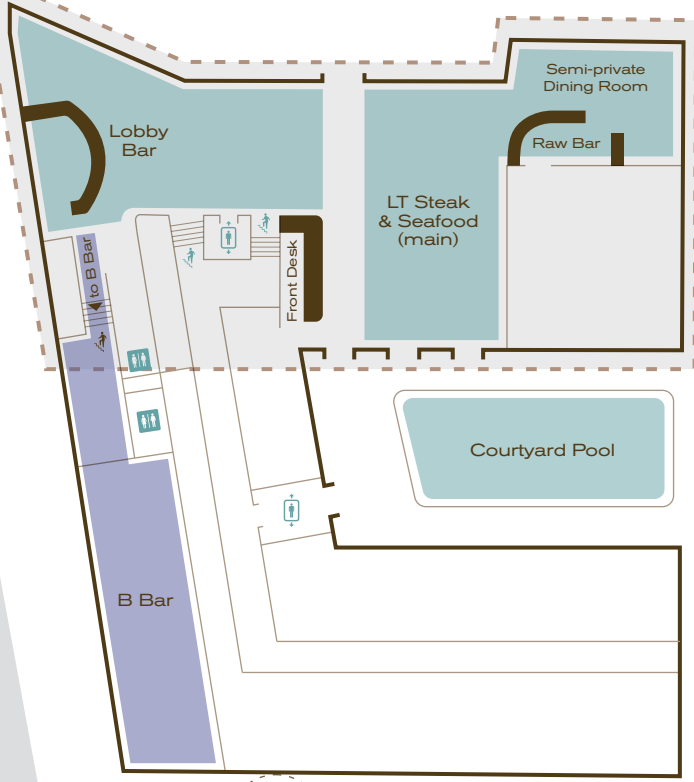

Ocean Drive