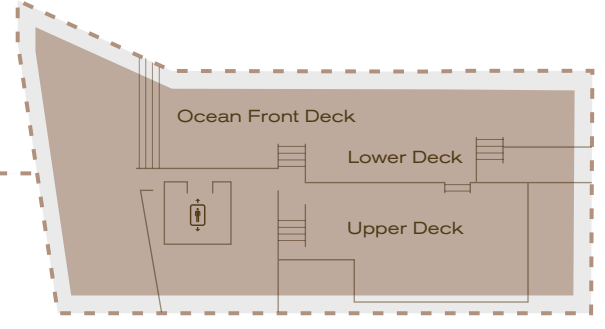

Ocean Drive