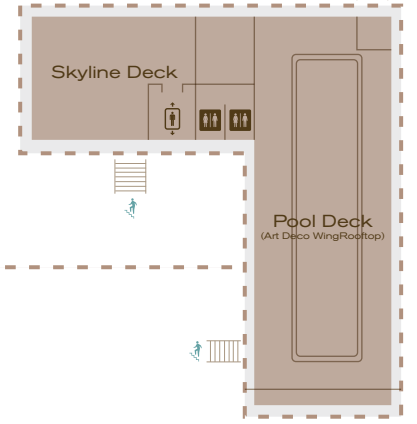

THE
BETSY
SOUTH BEACH

CAPACITY CHARTS

COLONIAL WING

	Square Feet	Size	Ceiling	Reception	Dining	Theatre	Class	U-Shape	Conference
LT Steak & Seafood <i>(Entire)</i>	1998		11' 6"		120				
LT Steak & Seafood Main Dining Room	1408	44'-5" x 32'	11' 6"		84				
LT Steak & Seafood Semi-private Dining Room	590	30' x 20'	11' 6"		36				20
Lobby Bar	785	29'-4" x 26' 9"	11' 6"	30					
Main Lobby & Bar	1085		11' 6"	125					
B Bar	1100	55' x 20'-4"	7' 6"	90	60	80	40	30	32
Ocean Front Deck <i>(Entire)</i>	3750			200	90				
Ocean Front Deck <i>(Upper)</i>	1216	25'-1" x 52'-3"		50	25				
Ocean Front Deck <i>(Lower)</i>	1176	81'-3" x 18'-1"		125	65				

ART DECO WING

	Square Feet	Size	Ceiling	Reception	Dining	Theatre	Class	U-Shape	Conference
Atrium	3000	82' x 36'		300	200	250	200		
Carlton Room	1683	46' x 24'; 22' x 8'	11.5'	150	110	135	84	42	
Gallery	1600	42' x 36'	13'	125	100	150	75	42	32
Art Deco Wing Ground Floor	6200			500	350				
Boardroom	350	20' x 14'		20	16	20	16	16	16
Library	414	19.5' x 13.5'	8'	25	22	30	22	22	22
Rooftop Pool Deck <i>(Entire)</i>	3412	120' x 41'		250	150	200			
Rooftop Pool Deck <i>(East Pool)</i>	656	24' x 20'		50	30	20			
Rooftop Pool Deck <i>(West Pool)</i>	1200	32' x 41'		120	72	100			
Skyline Deck	1481	49' x 24'		80	50	120			
Rooftop Pool Deck <i>(Combined)</i>	6800			500					
Skyline Penthouse & Terrace	900	22' x 16'		50	30	40			
The Alley Pizzeria	465	17.6' x 26.5'	10'		36				

Ocean Drive

14th Place

The Orb
(3rd Floor Bridge)

Ocean Court

Collins Avenue

- Rooftop
- Third Floor
- Second Floor
- Ground Floor
- Lower Level

THE
BETSY
SOUTH BEACH

The Betsy – South Beach
1440 Ocean Drive, Miami Beach, FL 33139
www.thebetsyhotel.com
catering@thebetsyhotel.com
305.531.6100